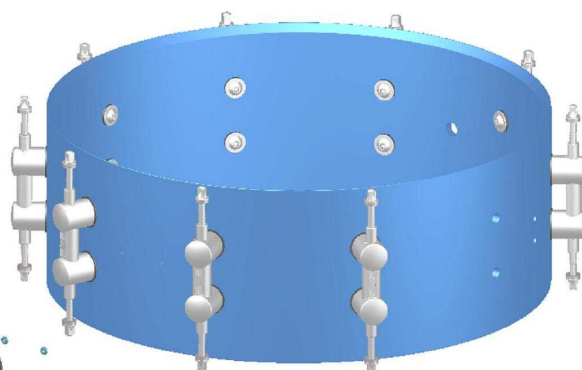

SONOR® Delite Snare Drums

- DL 1405 SDWD 14" 10 rod
- DL 1406 SDBD 14" 10 rod
- DL 1405 SDBD 14" 10 rod
- DL 1405 SDSD 14" 10 rod

14" 190 003 01
Die-cast hoop

No replacement,
please ask your
local dealer

190 269 01
Ø5x13
(for Double-Lug
on Maple Shells)
20 pcs / pack

190 270 01
Ø5x16
(for Snare Butt,
Action Strainer and
for Double-Lug on
Steel and Brass Shells)
20 pcs / pack

190 276 01

190 277 01

190 275 01